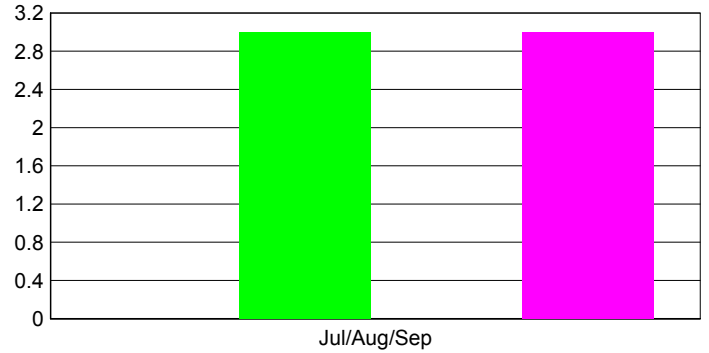

Membership Results 2011-2012

Goal, New, Dropped, Gain/Loss

Legend: Goal (Cyan), Actual (Green), Dropped (Yellow), Gain Loss (Magenta)