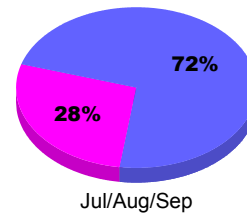

Gender Comparison 2011-2012

Jul/Aug/Sep

Legend: Male (Blue), Female (Magenta)