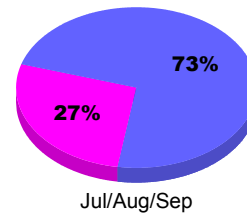

Gender Comparison 2011-2012

Legend: Male (Blue), Female (Purple)