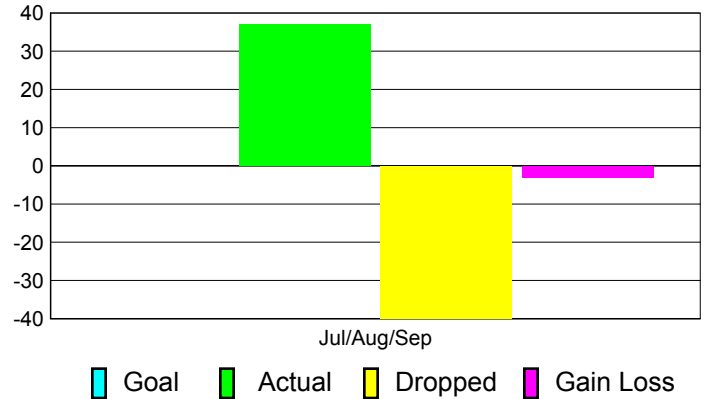

Membership Results 2011-2012

Goal, New, Dropped, Gain/Loss