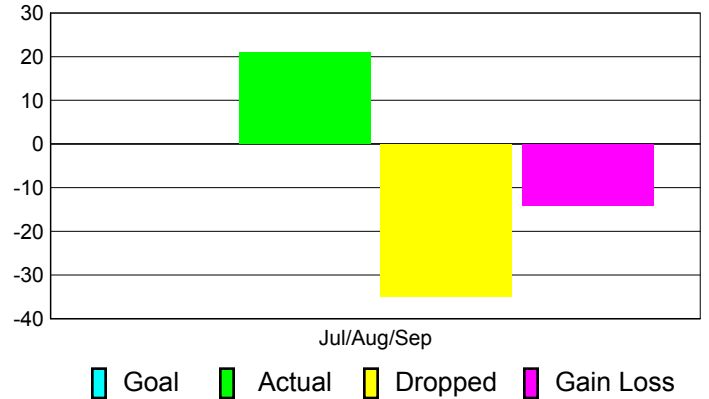

Membership Results 2011-2012

Goal, New, Dropped, Gain/Loss