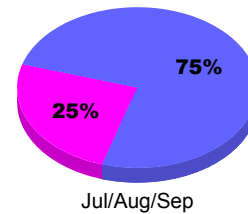

Gender Comparison 2011-2012

Jul/Aug/Sep

Legend: Male (Blue), Female (Magenta)