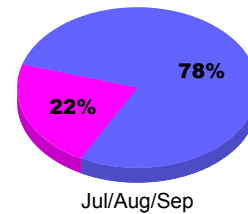

Gender Comparison 2011-2012