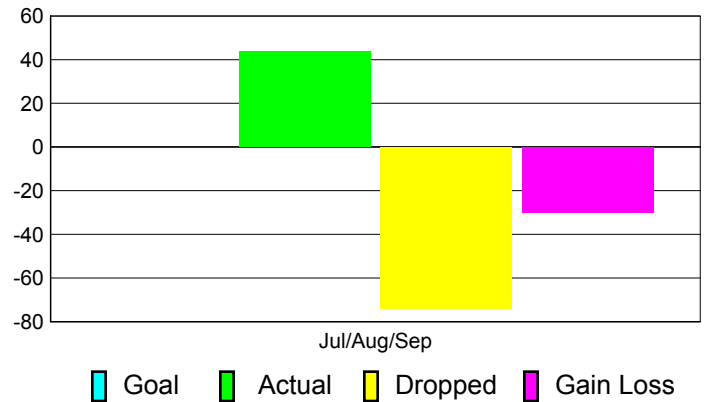

Membership Results 2011-2012

Goal, New, Dropped, Gain/Loss