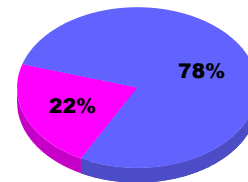

Gender Comparison 2011-2012

Jul/Aug/Sep

Legend: Male (Blue), Female (Magenta)