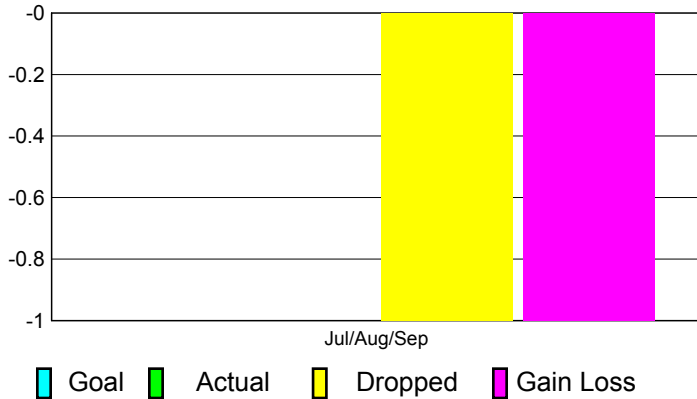

2011-2012 GMT Reports for District (or Undistricted) **District 202 M**

GMT: **Mr. CLIFFORD STEPHEN A HI** Location: **NEW ZEALAND**

GMT CA: **7**

CLUBS

Club Results
2011-2012

Clubs
2010-2011

Month	New Club Goal	Actual New Clubs	Actual Dropped Clubs	Gain/Loss of Clubs	Gain/Loss of Clubs
Jul/Aug/Sep		0	-1	-1	0
Totals		0	-1	-1	0

Club Results 2011-2012

Goal, New, Dropped, Gain/Loss